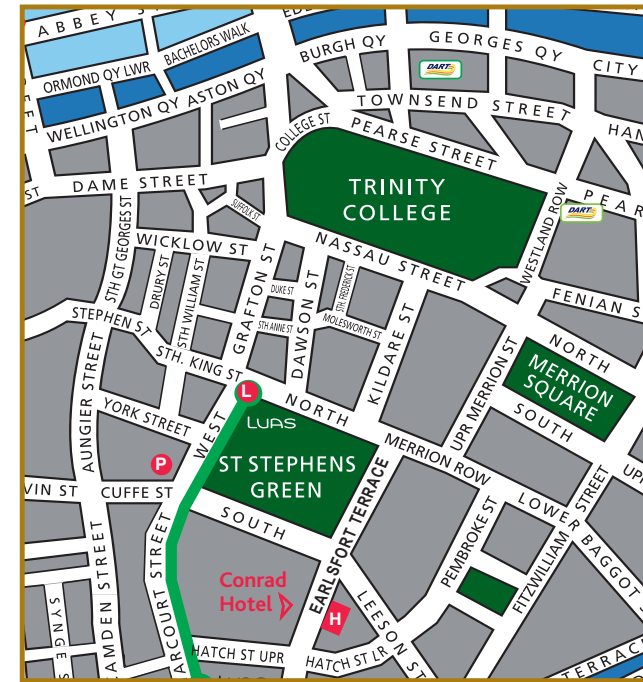

Directions

Located on Earlsfort Terrace, Conrad Dublin is ideally located just 5 minutes walk to the city centre through the famous St. Stephens Green. Full shopping and night life is accessible within walking distance of the hotel and underground parking is also available to ease the headache of city centre parking! The hotel is located to the South of the city and is approximately 45 minutes from Dublin airport and is also easily accessible by public transport. A direct city / airport link bus is available from outside the hotel at regular intervals daily.

Conrad Hotel

Earlsfort Terrace, Dublin 2.

Parking

Parking is also available in the Royal College of Surgeons carpark on St. Stephens Green.

Luas

The Conrad Hotel is close to the green Luas line, alight at Harcourt stop.