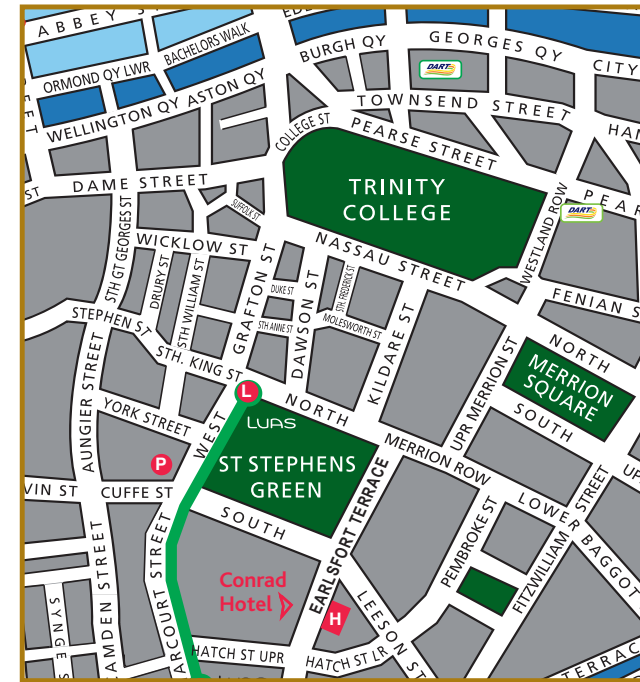

Directions

Located on Earlsfort Terrace, Conrad Dublin is ideally located just 5 minutes walk to the city centre through the famous St. Stephens Green. Full shopping and night life is accessible within walking distance of the hotel and underground parking is also available to ease the headache of city centre parking! The hotel is located to the South of the city and is approximately 45 minutes from Dublin airport and is also easily accessible by public transport. A direct city / airport link bus is available from outside the hotel at regular intervals daily.