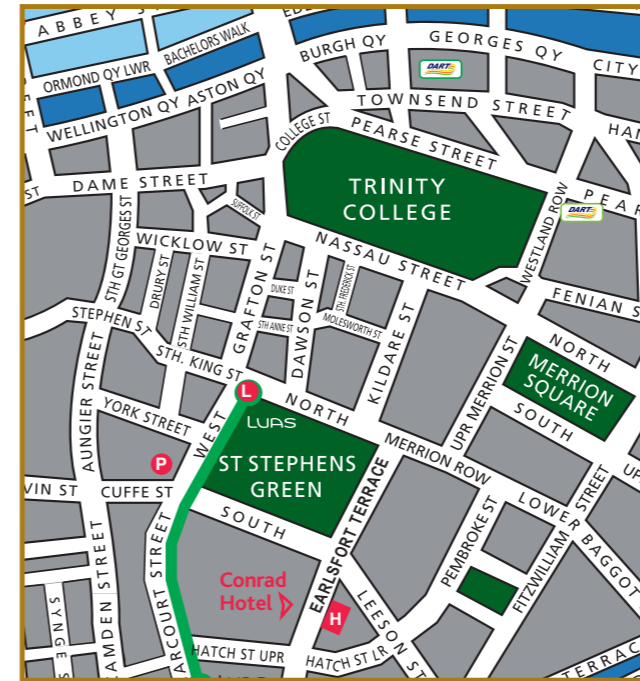

Dr. Shane Mullane,
Bishop Street Dental Practice,
No.3 Bishop Street,
Newcastle West,
Co. Limerick

Postage Paid Postas Iochta	L	Baile Átha Cliath	Ceadúnas 5615
-------------------------------	---	----------------------	------------------

Senders Address: Dr. Shane Mullane, Bishop Street Dental Practice, No.3 Bishop Street, Newcastle West, Co. Limerick

*I.A.A.G.D.S.
23rd Meeting*

*Saturday
24th September 2016
at
9.00am - 1.00pm*

*Conference
and Trade Show
in*

Directions

Located on Earlsfort Terrace, Conrad Dublin is ideally located just 5 minutes walk to the city centre through the famous St. Stephens Green. Full shopping and night life is accessible within walking distance of the hotel and underground parking is also available to ease the headache of city centre parking! The hotel is located to the South of the city and is approximately 45 minutes from Dublin airport and is also easily accessible by public transport. A direct city/airport link bus is available from outside the hotel at regular intervals daily.